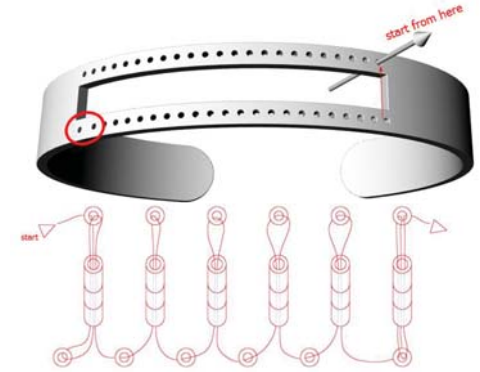

Base Metal Findings

New Items!

CenterLine™ Adjustable Cuffs

Stainless Steel - Base Metal.

Rectangular openings are flanked by 23 sets of 1mm holes to enable embellishment with Delica beads, wire and more!

5.5" x 3/8" Cuff
Holds 3 Rows of Delica 11° Beads
EC003GP
Gold Color - Bag of 2

5.5" x 3/8" Cuff
Holds 3 Rows of Delica 11° Beads
EC003RG
Rose Gold Color - Bag of 2

5.5" x 3/8" Cuff
Holds 3 Rows of Delica 11° Beads
EC003RP
Rhodium Color - Bag of 2

8" x 5/8" Cuff, Holds 7 Rows of Delica 11° Beads
EC011RP
Rhodium Color - Each

Base Metal Findings (continued)

CenterLine™ Pendants

Pendant channels hold 1 row of Delica 11° beads. Stainless Steel - Base Metal.

Base Metal Findings (continued)

CenterLine™ Adjustable Ring Cuff

Fully adjustable ring cuff, fits most ring sizes.
Stainless Steel - Base Metal.

Features a rectangular opening flanked by 1mm holes to enable embellishment with Delica beads, wire and more!